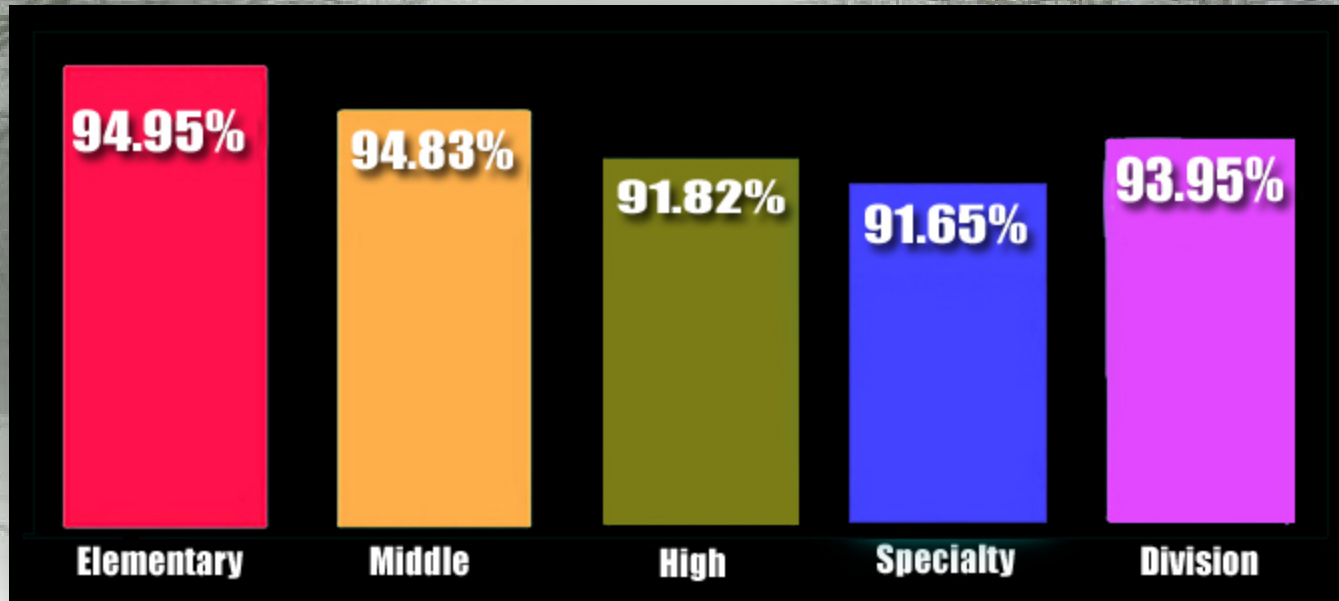

The Monthly Student Attendance Report

December 2014